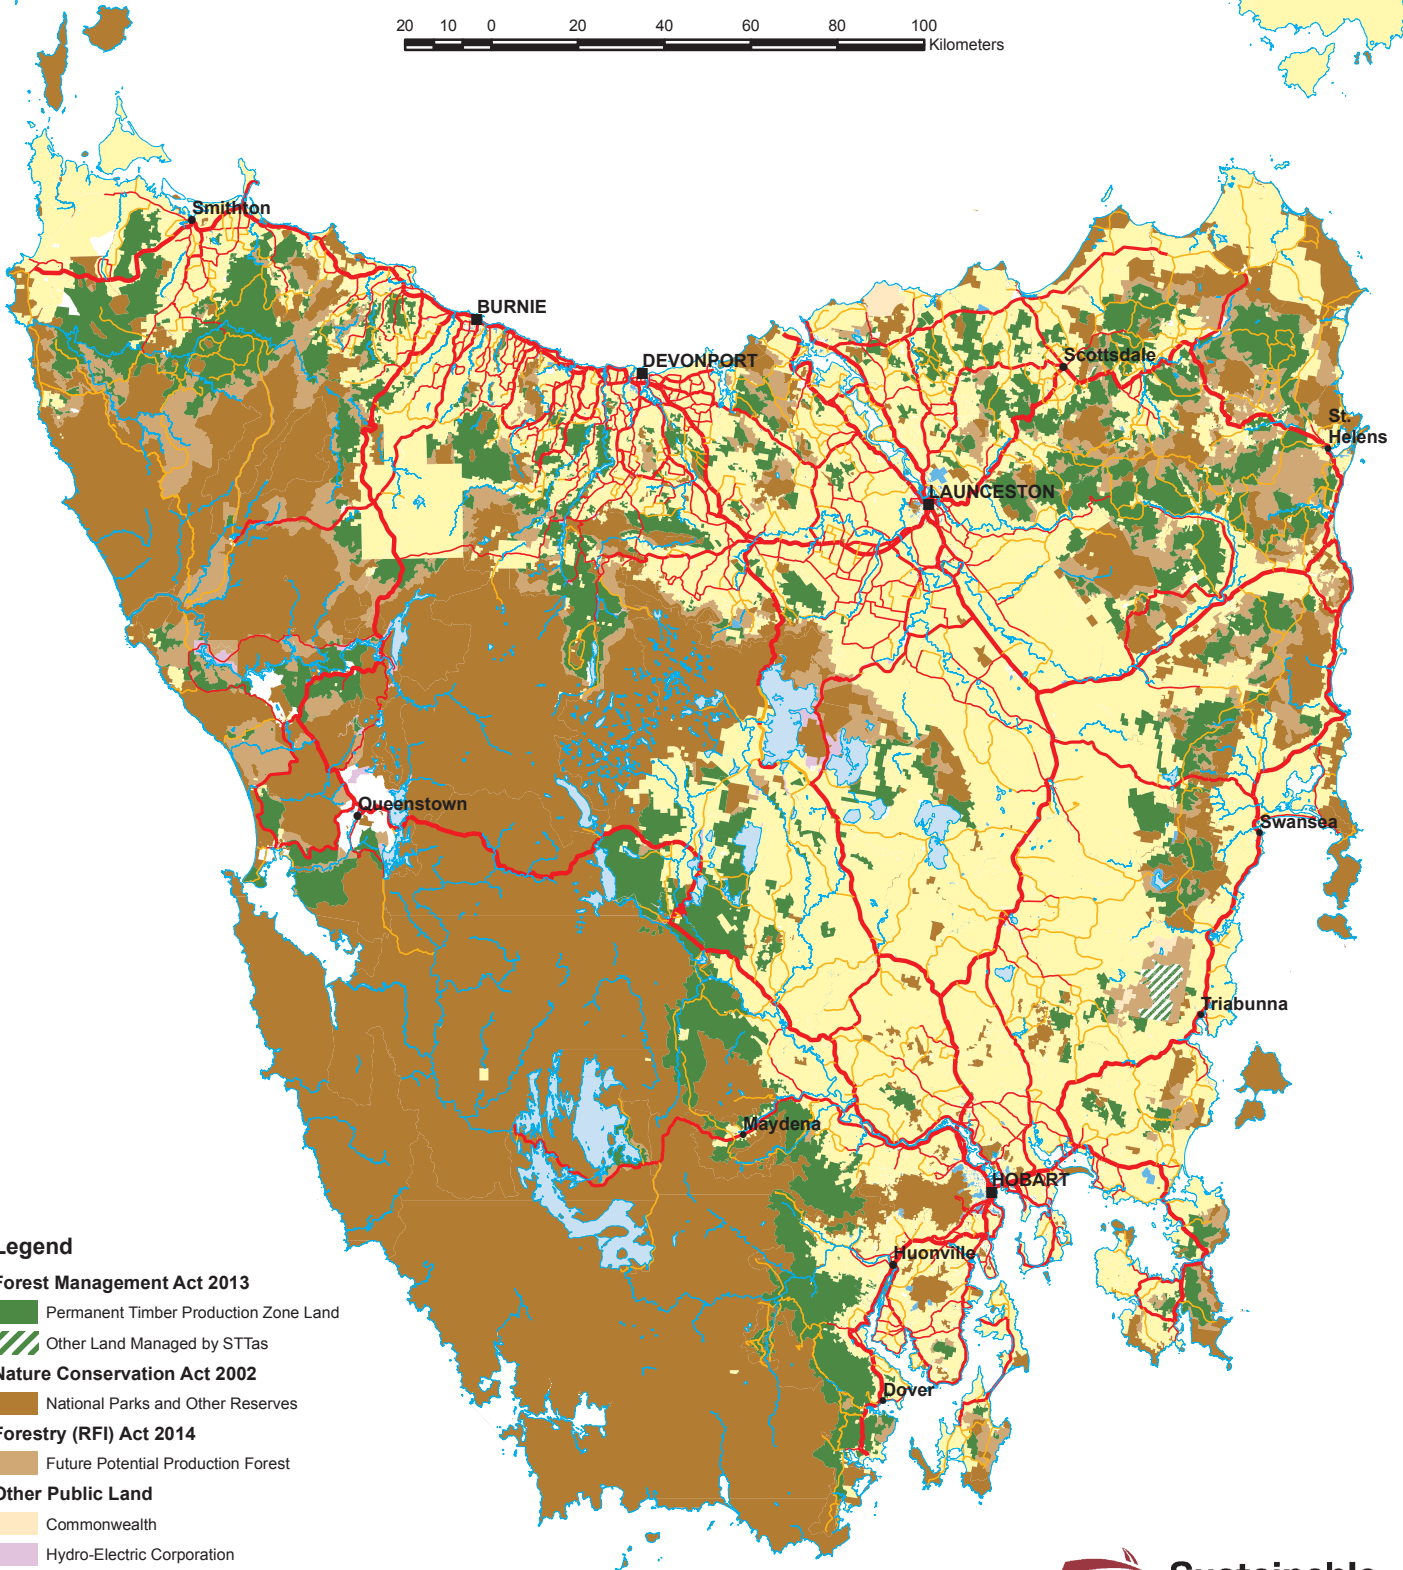

DISTRIBUTION OF PERMANENT TIMBER PRODUCTION ZONE LAND IN TASMANIA

- Legend**
- Forest Management Act 2013**
 - Permanent Timber Production Zone Land
 - Other Land Managed by STTas
 - Nature Conservation Act 2002**
 - National Parks and Other Reserves
 - Forestry (RFI) Act 2014**
 - Future Potential Production Forest
 - Other Public Land**
 - Commonwealth
 - Hydro-Electric Corporation
 - Crown Land
 - Local and Water Corporations
 - Other Land**
 - Private Freehold