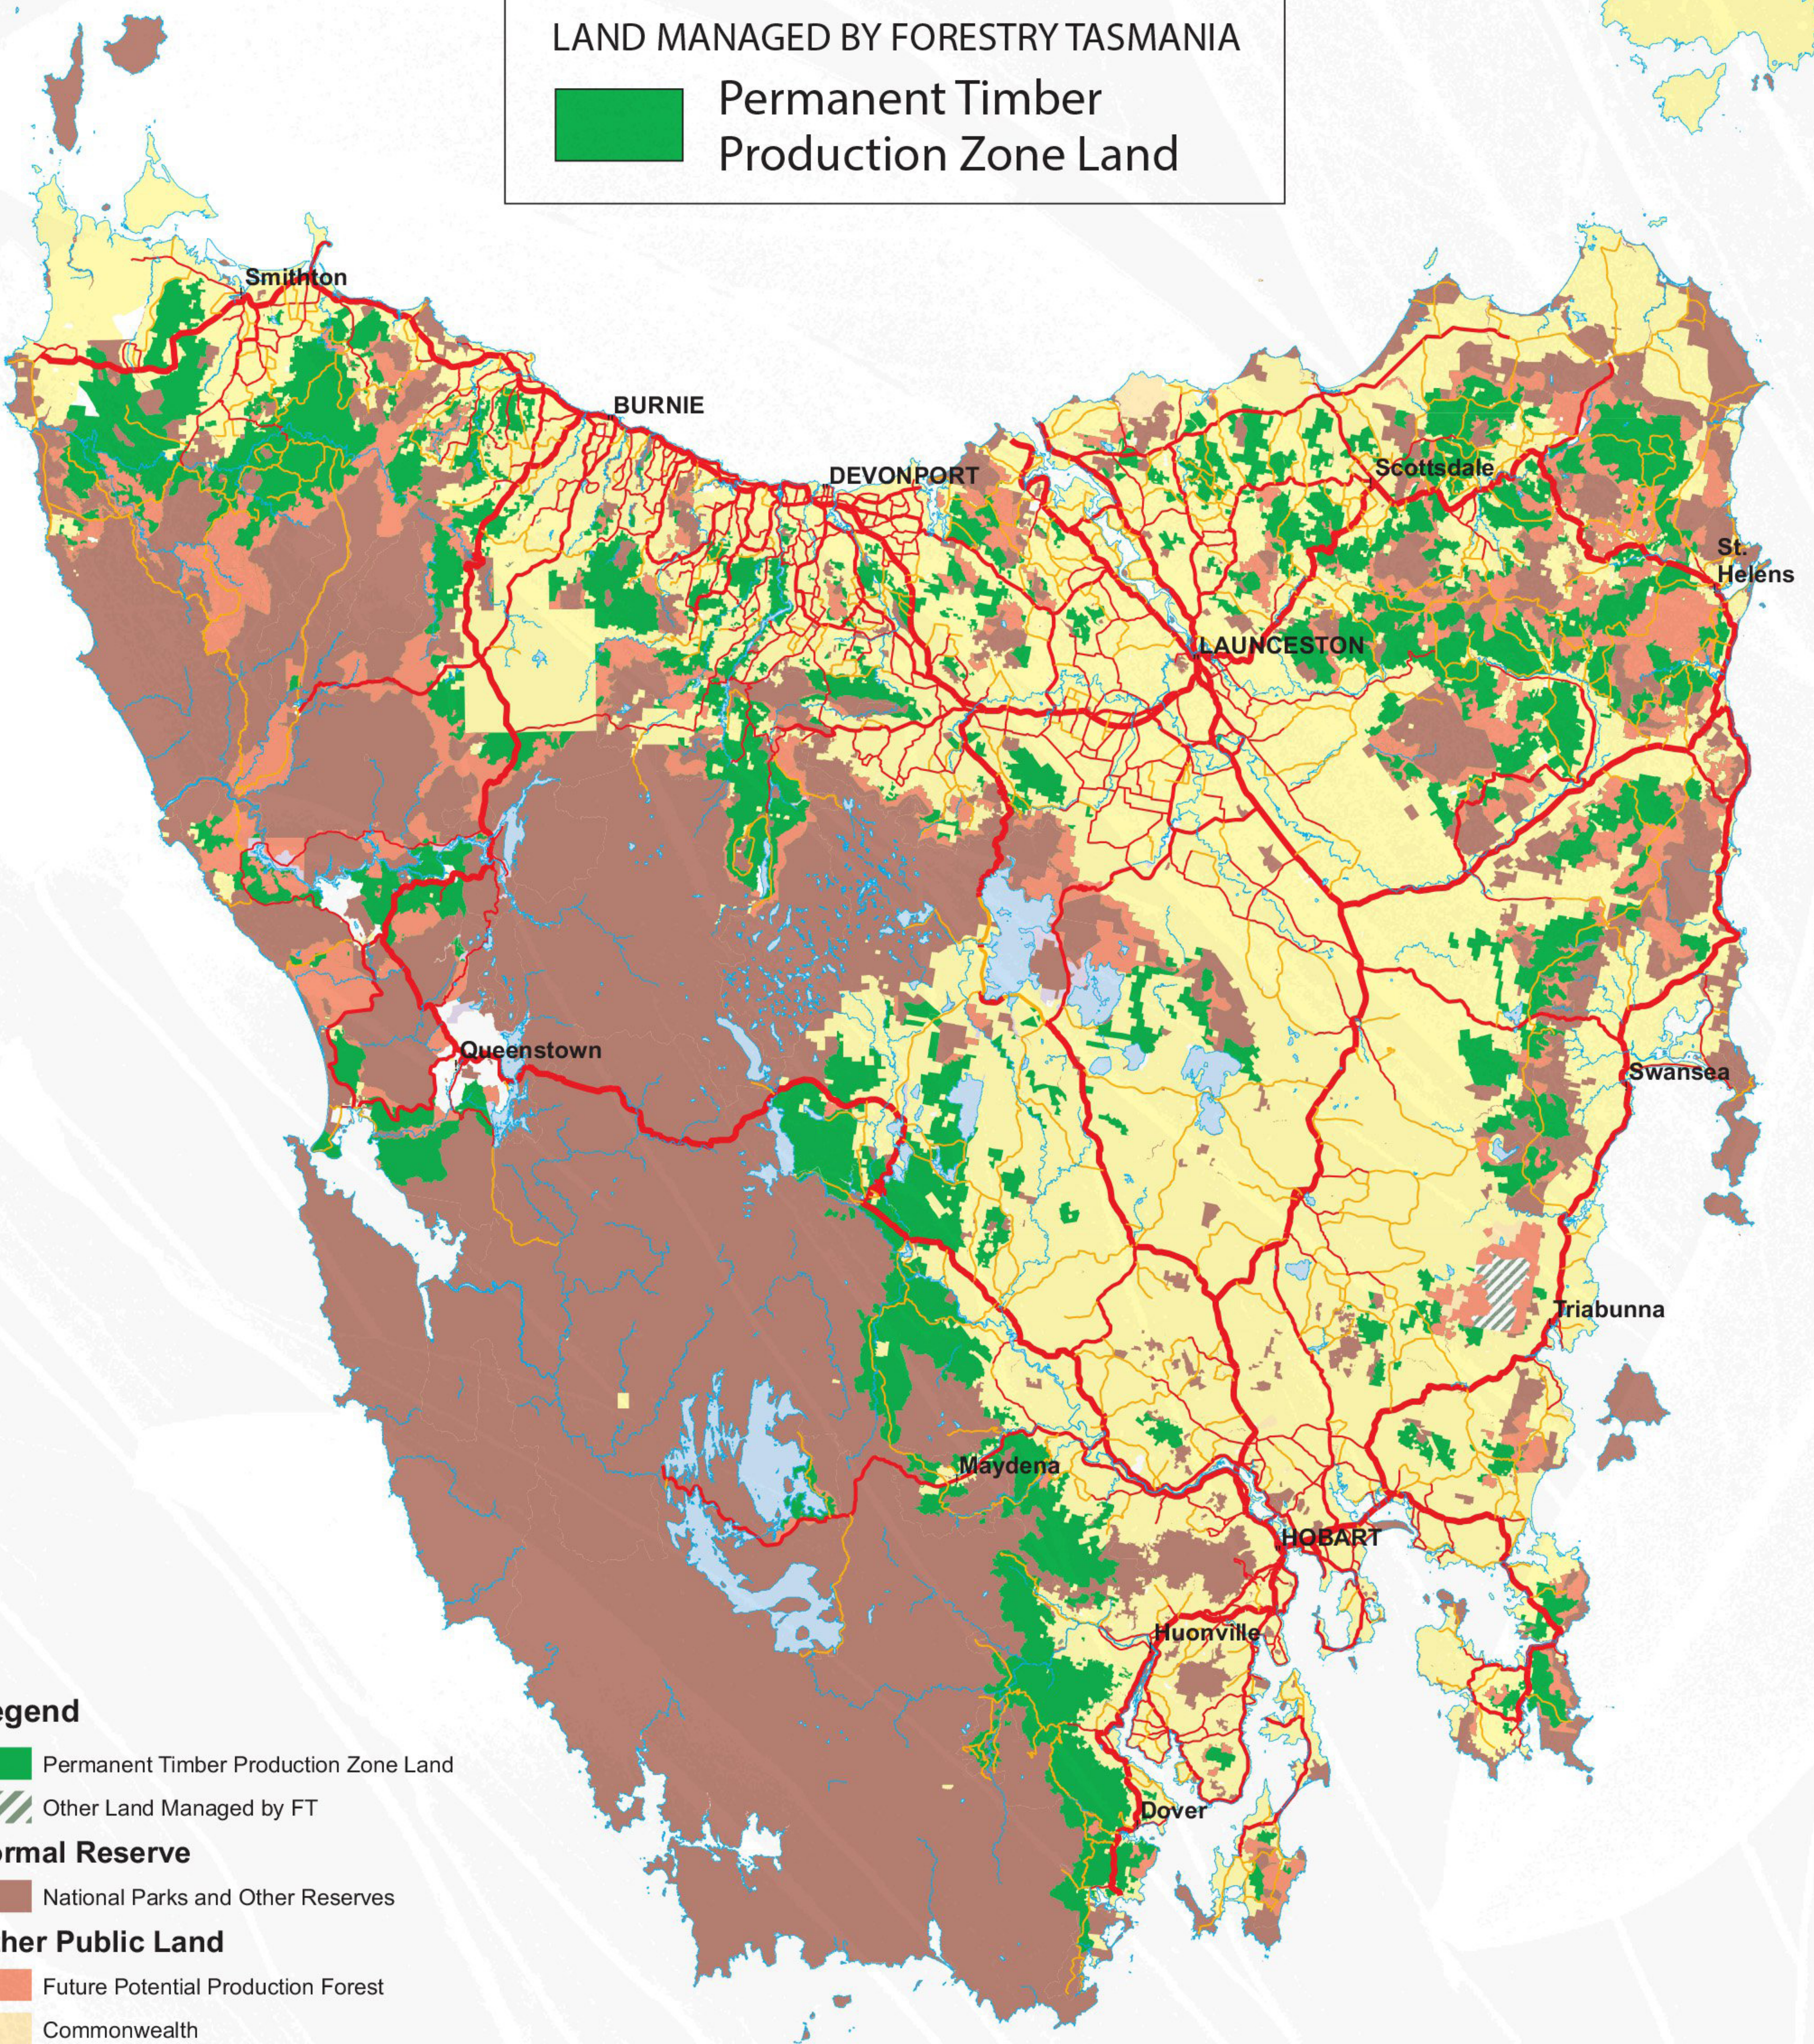

DISTRIBUTION OF PERMANENT TIMBER PRODUCTION ZONE LAND IN TASMANIA

LAND MANAGED BY FORESTRY TASMANIA

 Permanent Timber Production Zone Land

- Legend**
-  Permanent Timber Production Zone Land
 -  Other Land Managed by FT
 - Formal Reserve**
 -  National Parks and Other Reserves
 - Other Public Land**
 -  Future Potential Production Forest
 -  Commonwealth
 -  Crown Land
 -  Hydro-Electric Corporation
 - Other Land**
 -  Private Property